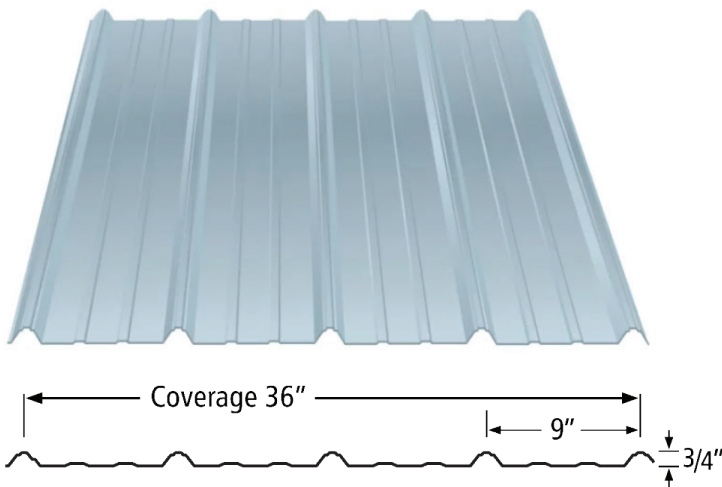

(941) 600-2521

WWW.SUNSHINEMETALSUPPLY.COM

SUNRIB

Durability meets economical efficiency

Our SUNRIB panels possess the durability to make them a popular choice for roofing and walls alike.

Choosing SUNRIB panels provides your home with the highest quality of metal in the residential roofing industry.

As a common residential metal roofing panel, the SUNRIB is a reliable product that supplies decades of strength and stability.

MADE TO LAST, DELIVERED *FAST*

SUNRIB Accessory Options & Profile Specs

EXPRESS STOCK COLORS

Shiny Black

Charcoal

Gray

Stone

Evergreen

Brown

Product Specifications

26 Gauge Galvalume
Exposed Fastening System
Roof & Wall Application
Panel Width: 36"
Rib Height: 3/4"
Rib Spacing: 9"
Advised Minimum Slope: 1/2:12 Pitch